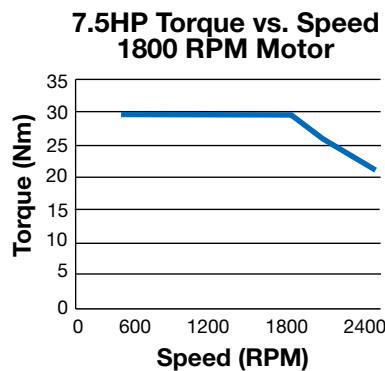

— Rated Torque