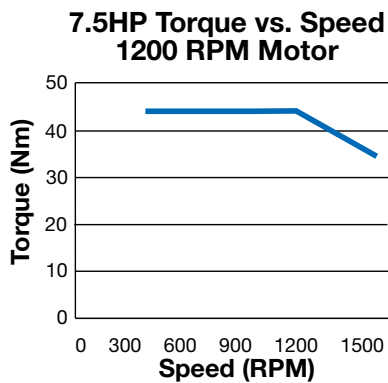

213T/215T — TEAO/TEFC

— Rated Torque