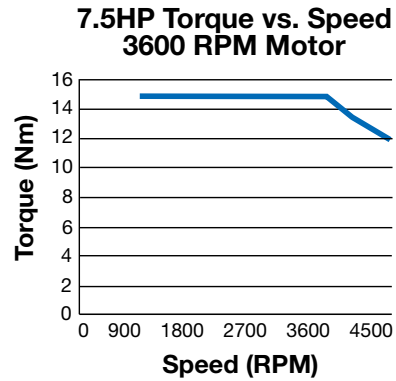

# Torque (at rated power and speed)

## 182T/184T — TEAO/TEFC

— Rated Torque

PRELIMINARY

— Rated Torque

PRELIMINARY