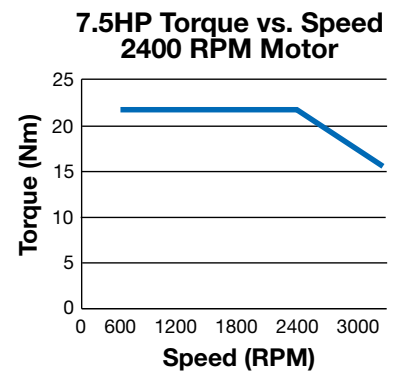

— Rated Torque