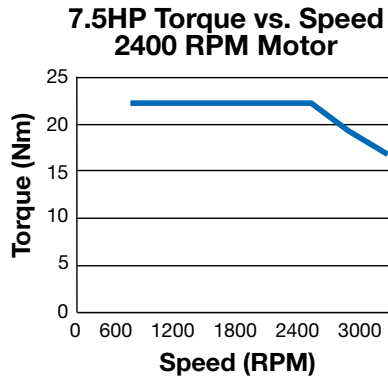

# Torque (at rated power and speed)

## 182T/184T — TEAO/TEFC

— Rated Torque

PRELIMINARY

— Rated Torque

PRELIMINARY