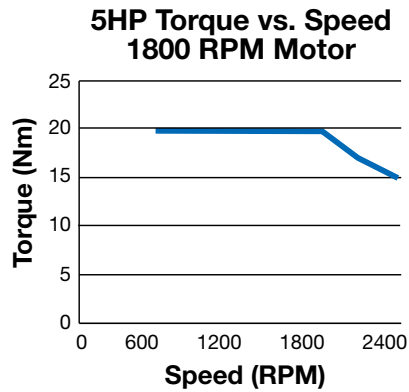

Torque (at rated power and speed)

182T/184T — TEAO/TEFC

— Rated Torque

PRELIMINARY

— Rated Torque

PRELIMINARY

182T/184T — TENV

— Rated Torque

PRELIMINARY

213T/215T — TEAO/TEFC

— Rated Torque

— Rated Torque