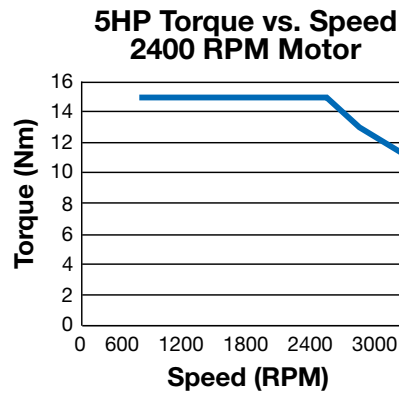

Torque (at rated power and speed)

182T/184T — TEAO/TEFC

— Rated Torque

PRELIMINARY

— Rated Torque

PRELIMINARY

182T/184T — TENV

— Rated Torque

PRELIMINARY

213T/215T — TEAO/TEFC

— Rated Torque

— Rated Torque