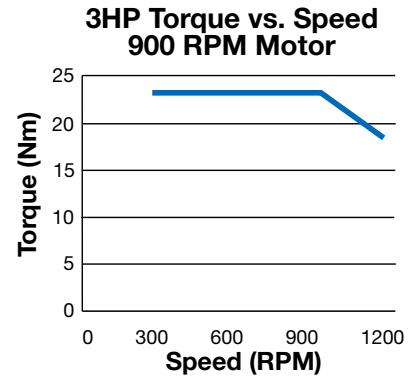

213T/215T — TEAO/TEFC

— Rated Torque