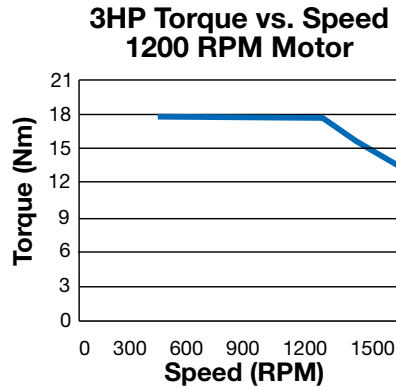

# Torque (at rated power and speed)

## 182T/184T — TEAO/TEFC

— Rated Torque

PRELIMINARY

— Rated Torque

PRELIMINARY