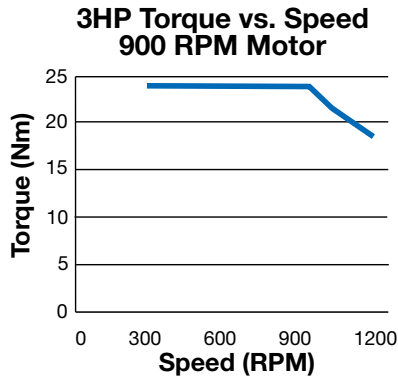

# Torque (at rated power and speed)

## 182T/184T — TEAO/TEFC

— Rated Torque

PRELIMINARY

— Rated Torque

PRELIMINARY