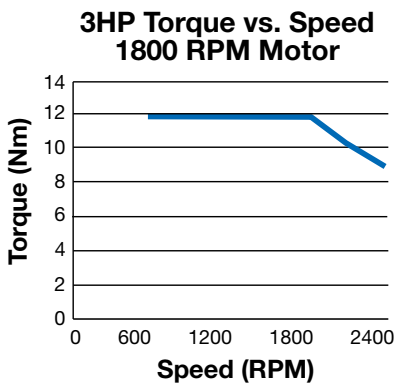

182T/184T — TENV

— Rated Torque

PRELIMINARY