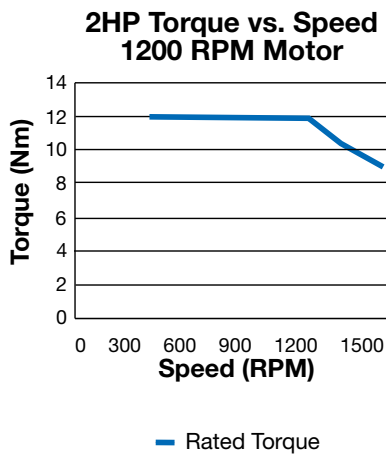

182T/184T — TENV

PRELIMINARY