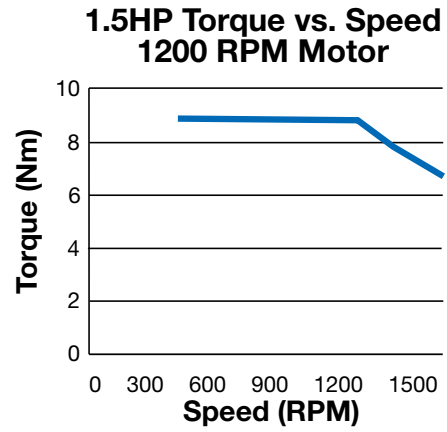

Torque (at rated power and speed)

182T/184T — TENV

— Rated Torque

PRELIMINARY

— Rated Torque

PRELIMINARY