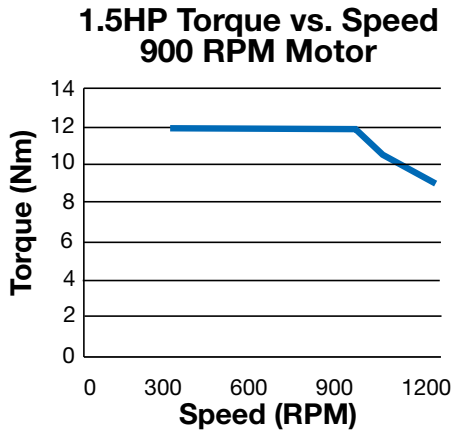

Torque (at rated power and speed)

182T/184T — TENV

— Rated Torque

PRELIMINARY

— Rated Torque

PRELIMINARY