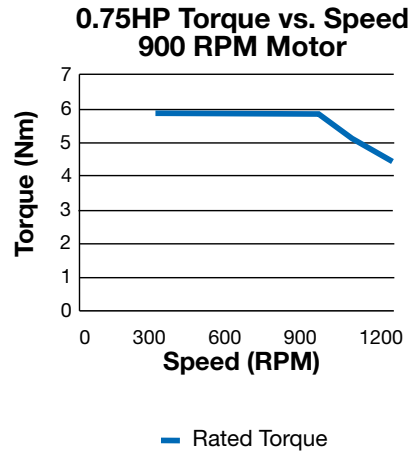

Torque (at rated power and speed)

182T/184T — TENV

PRELIMINARY