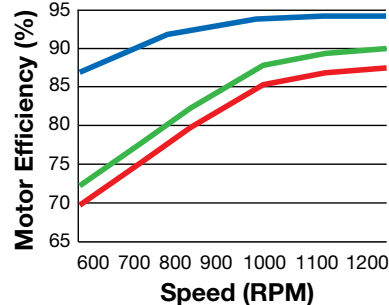

**5HP Variable-Torque Application
1200 RPM Motor**

- NovaTorque PremiumPlus+®
- NEMA Premium® Induction
- Epact