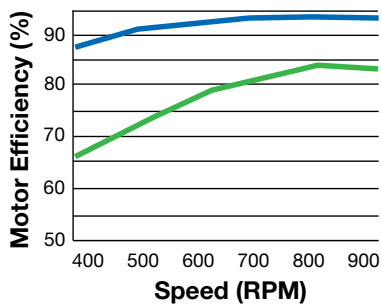

213T/215T — TEAO/TEFC

**5HP Variable-Torque Application
900 RPM Motor**

- NovaTorque PremiumPlus+®
- 8-Pole Induction Motor