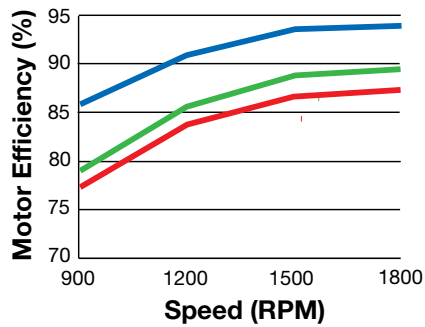

# Efficiency (at rated power and speed)

## 182T/184T — TEAO/TEFC

**5HP Variable-Torque Application  
1800 RPM Motor**

- NovaTorque PremiumPlus+®
- NEMA Premium® Induction
- Epact

PRELIMINARY

**5HP Variable-Torque Application  
2400 RPM Motor**

- NovaTorque PremiumPlus+®
- NEMA 4-Pole Premium® Induction
- Epact 4-Pole