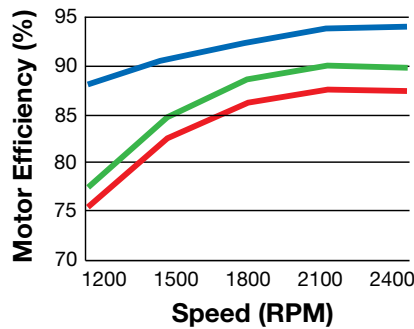

## 182T/184T — TEAO/TEFC

**5HP Variable-Torque Application  
1800 RPM Motor**

- NovaTorque PremiumPlus+®
- NEMA Premium® Induction
- Epact

PRELIMINARY

**5HP Variable-Torque Application  
2400 RPM Motor**

- NovaTorque PremiumPlus+®
- NEMA 4-Pole Premium® Induction
- Epact 4-Pole