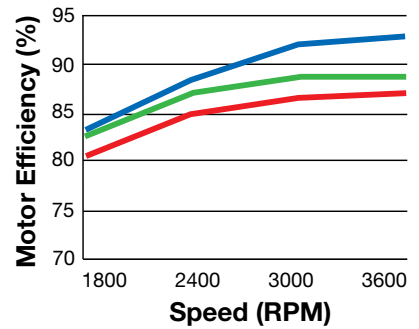

182T/184T — TENV

**5HP Variable-Torque Application
3600 RPM Motor**

- NovaTorque PremiumPlus+®
- NEMA Premium® Induction
- Epact

PRELIMINARY