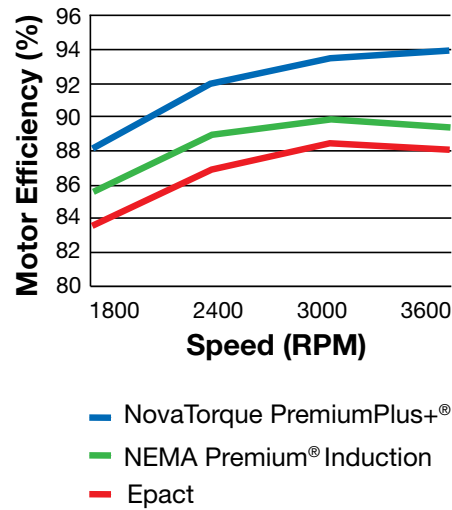

Efficiency (at rated power and speed)

182T/184T — TEAO/TEFC

**10HP Variable-Torque Application
3600 RPM Motor**

PRELIMINARY

213T/215T — TEAO/TEFC

**10HP Variable-Torque Application
1800 RPM Motor**

- NovaTorque PremiumPlus+®
- NEMA Premium® Induction
- Epact

**10HP Variable-Torque Application
2400 RPM Motor**

- NovaTorque PremiumPlus+®
- NEMA Premium® Induction
- Epact