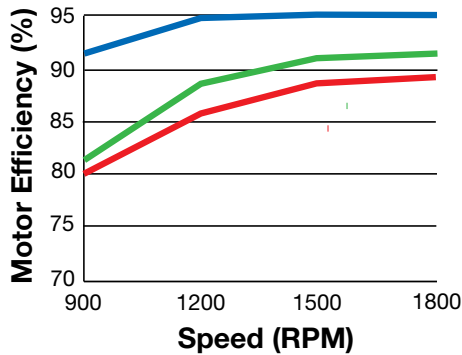

Efficiency (at rated power and speed)

182T/184T — TEAO/TEFC

**10HP Variable-Torque Application
3600 RPM Motor**

PRELIMINARY

213T/215T — TEAO/TEFC

**10HP Variable-Torque Application
1800 RPM Motor**

- NovaTorque PremiumPlus+®
- NEMA Premium® Induction
- Epact

**10HP Variable-Torque Application
2400 RPM Motor**

- NovaTorque PremiumPlus+®
- NEMA Premium® Induction
- Epact