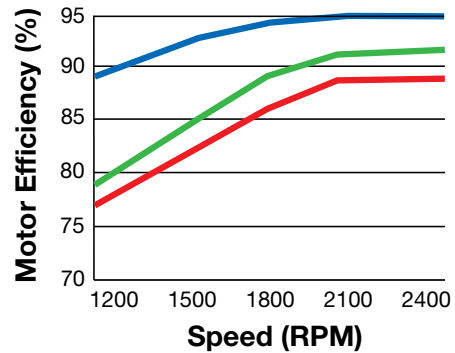

Efficiency (at rated power and speed)

182T/184T — TEAO/TEFC

**10HP Variable-Torque Application
3600 RPM Motor**

PRELIMINARY

213T/215T — TEAO/TEFC

**10HP Variable-Torque Application
1800 RPM Motor**

- NovaTorque PremiumPlus+®
- NEMA Premium® Induction
- Epact

**10HP Variable-Torque Application
2400 RPM Motor**

- NovaTorque PremiumPlus+®
- NEMA Premium® Induction
- Epact