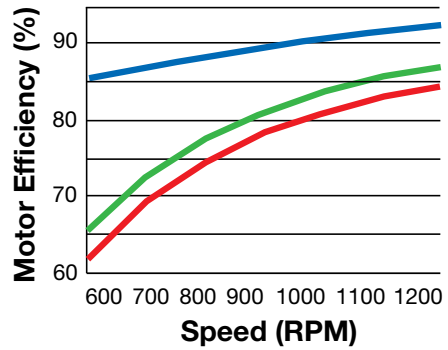

Efficiency (at rated power and speed)

182T/184T — TENV

**1.5HP Variable-Torque Application
900 RPM Motor**

- NovaTorque PremiumPlus+®
- Typical 6-Pole Induction Motor
- Typical 8-Pole Induction Motor

PRELIMINARY

**1.5HP Variable-Torque Application
1200 RPM Motor**

- NovaTorque PremiumPlus+®
- NEMA Premium® Induction
- Epact

PRELIMINARY