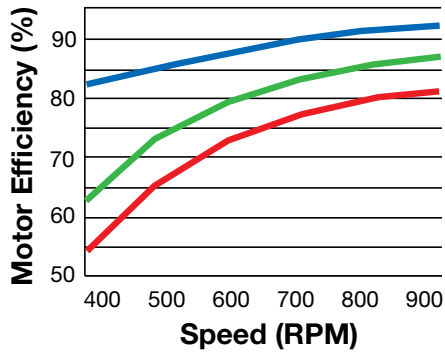

Efficiency (at rated power and speed)

182T/184T — TENV

**1.5HP Variable-Torque Application
900 RPM Motor**

- NovaTorque PremiumPlus+®
- Typical 6-Pole Induction Motor
- Typical 8-Pole Induction Motor

PRELIMINARY

**1.5HP Variable-Torque Application
1200 RPM Motor**

- NovaTorque PremiumPlus+®
- NEMA Premium® Induction
- Epact

PRELIMINARY